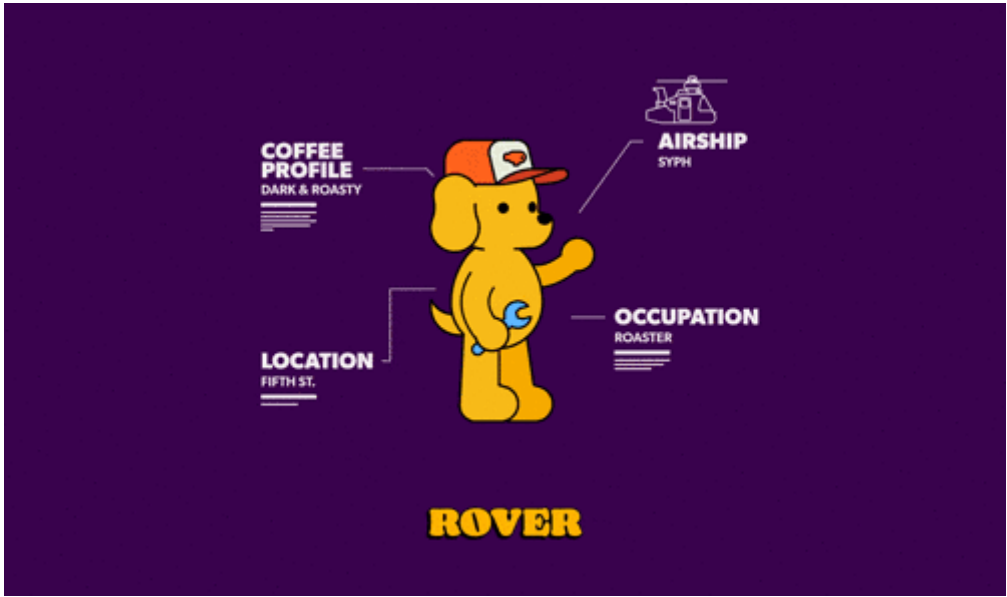

COFFEE CHARACTERS

on Artists & Illustrative Designers Agents.

W1T 4RJ. United Kingdom. Tel: +44 20 7636 1064

SE, NY 10012. Tel: +1 212 995 5044