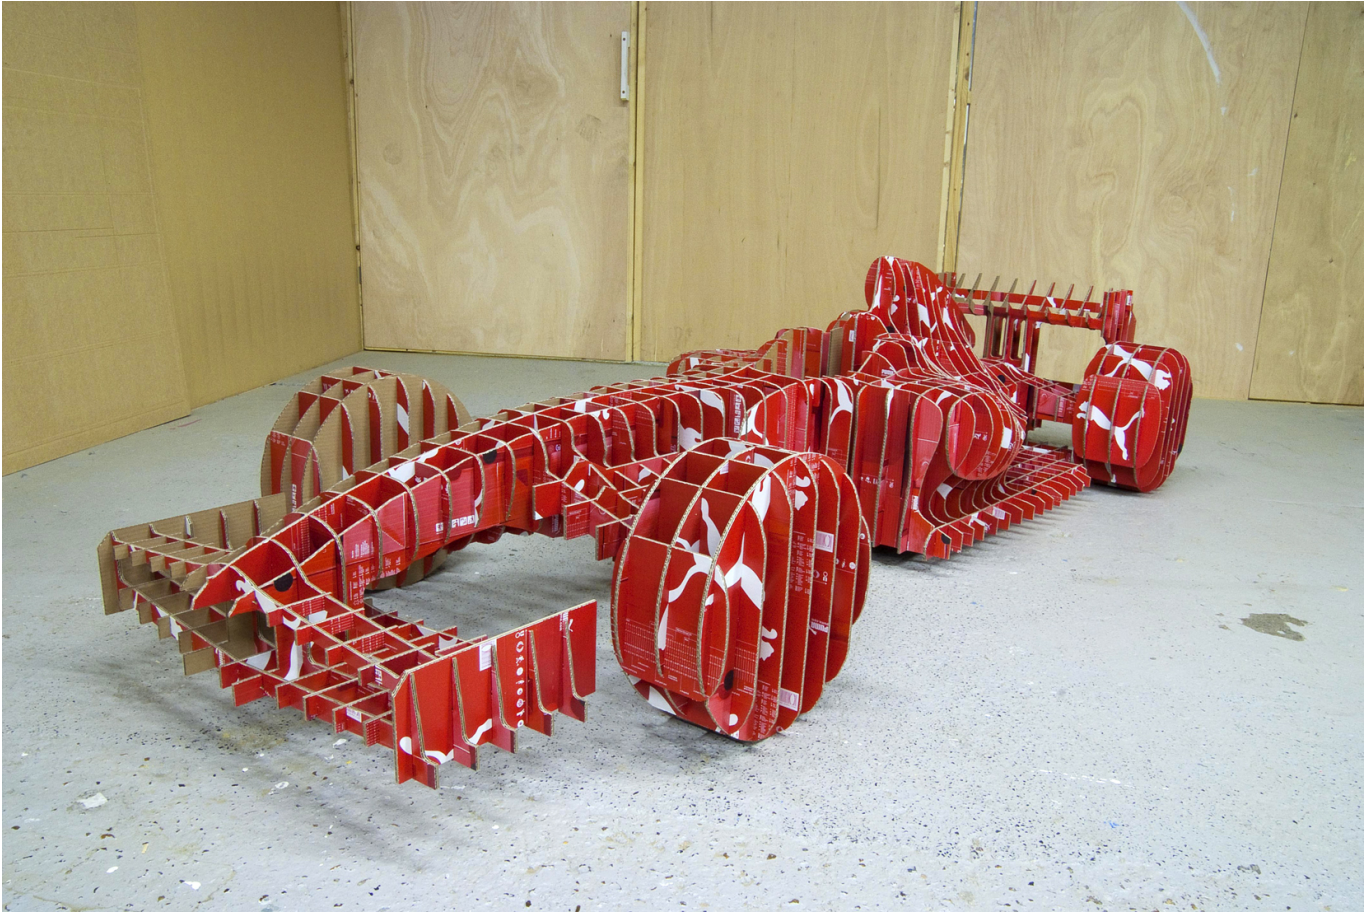

ERS - PUMA F1 CAR-D

on Artists & Illustrative Designers Agents.

W1T 4RJ. United Kingdom. Tel: +44 20 7636 1064

E, NY 10012. Tel: +1 212 995 5044

email: info@debutart.com • www.debutart.com • www.twitter.com/debutart