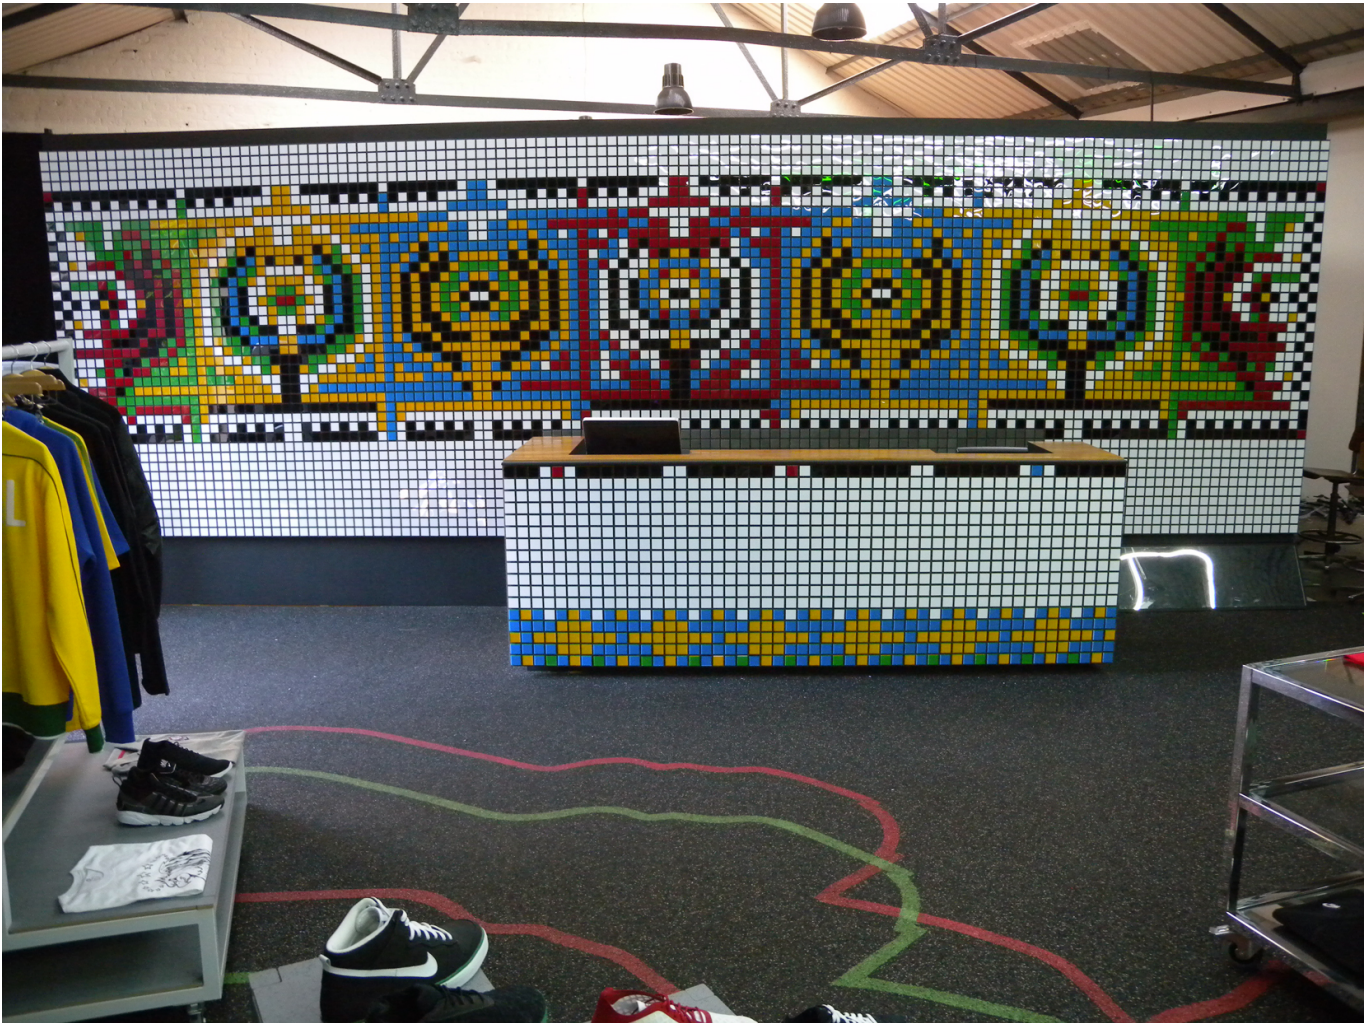

ERS - RAPHA MOBILE CYCLE CLUB

on Artists & Illustrative Designers Agents.

W1T 4RJ. United Kingdom. Tel: +44 20 7636 1064

E, NY 10012. Tel: +1 212 995 5044

email: info@debutart.com • www.debutart.com • www.twitter.com/debutart