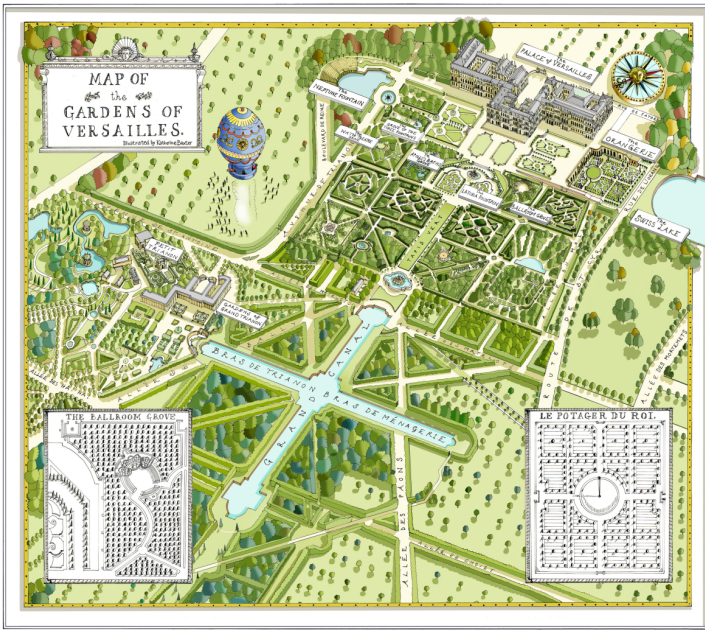

- THE GARDENS OF VERSAILLES / THE TELEGRAPH

on Artists & Illustrative Designers Agents.

W1T 4RJ, United Kingdom. Tel: +44 20 7636 1064

E, NY 10012. Tel: +1 212 995 5044

email: info@debutart.com • www.debutart.com • www.twitter.com/debutart