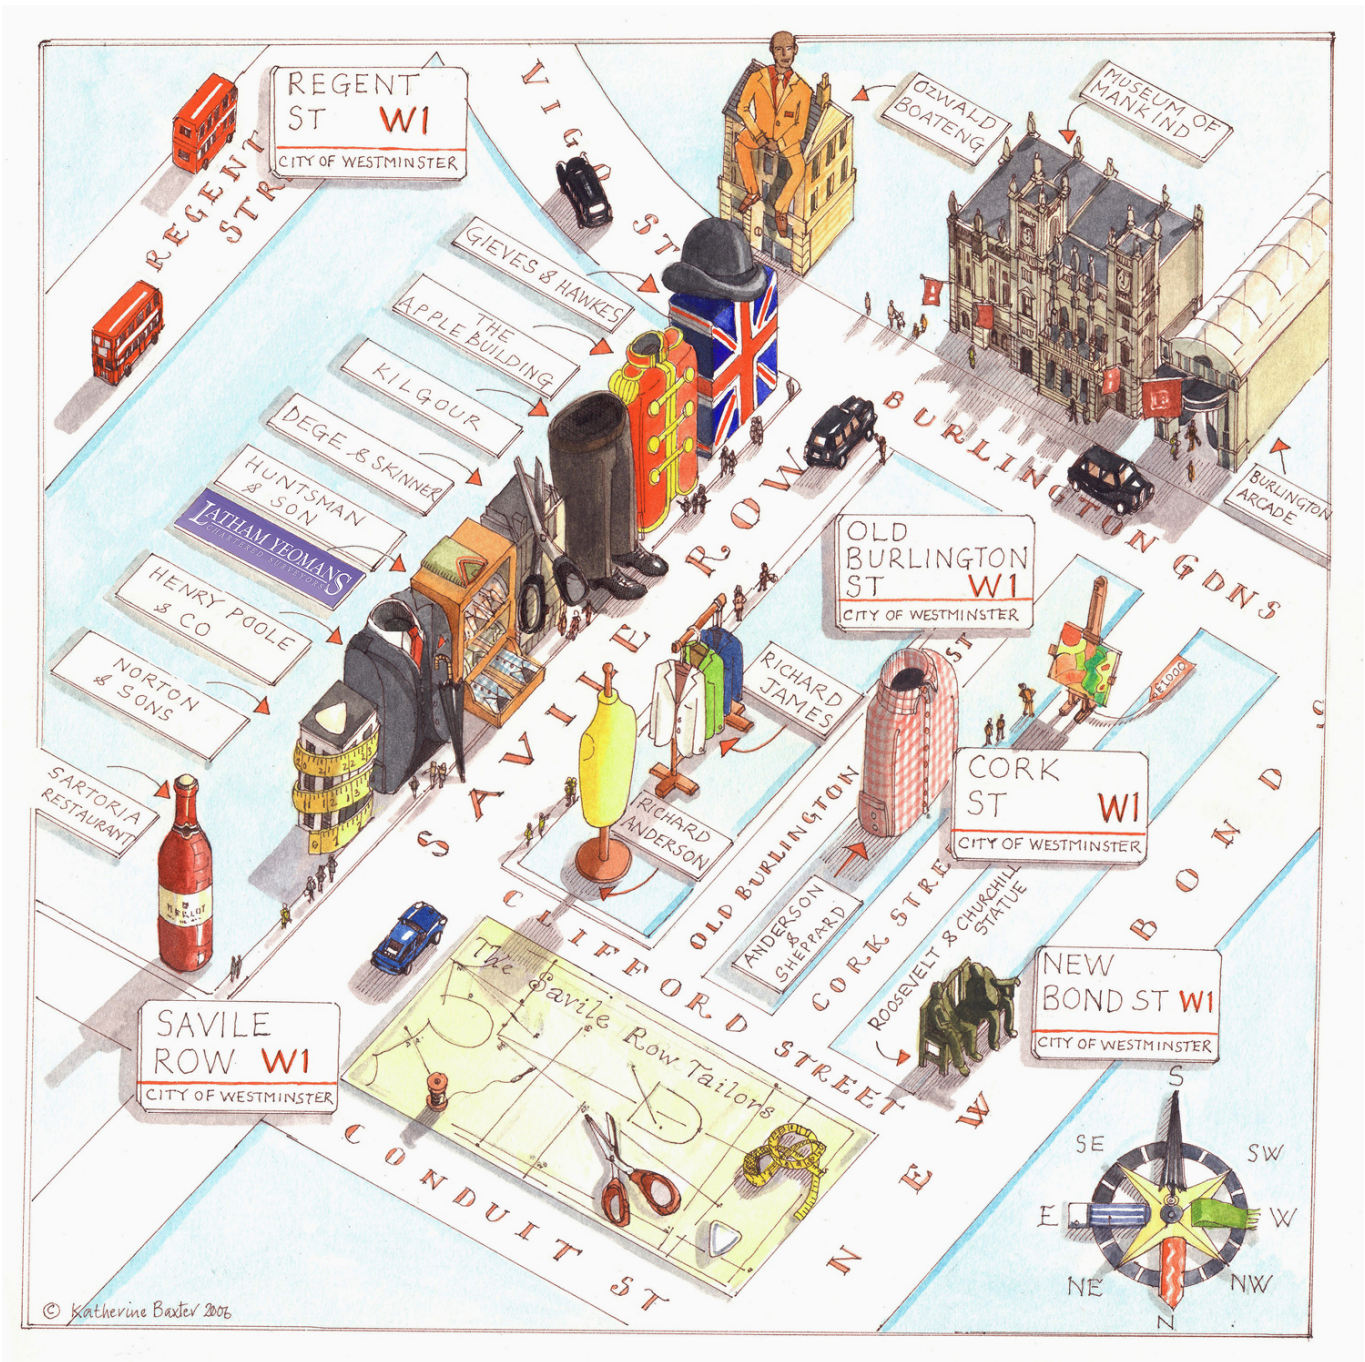

- MAP OF MANCHESTER / VOGUE

on Artists & Illustrative Designers Agents.

W1T 4RJ, United Kingdom. Tel: +44 20 7636 1064

E, NY 10012. Tel: +1 212 995 5044

email: info@debutart.com • www.debutart.com • www.twitter.com/debutart