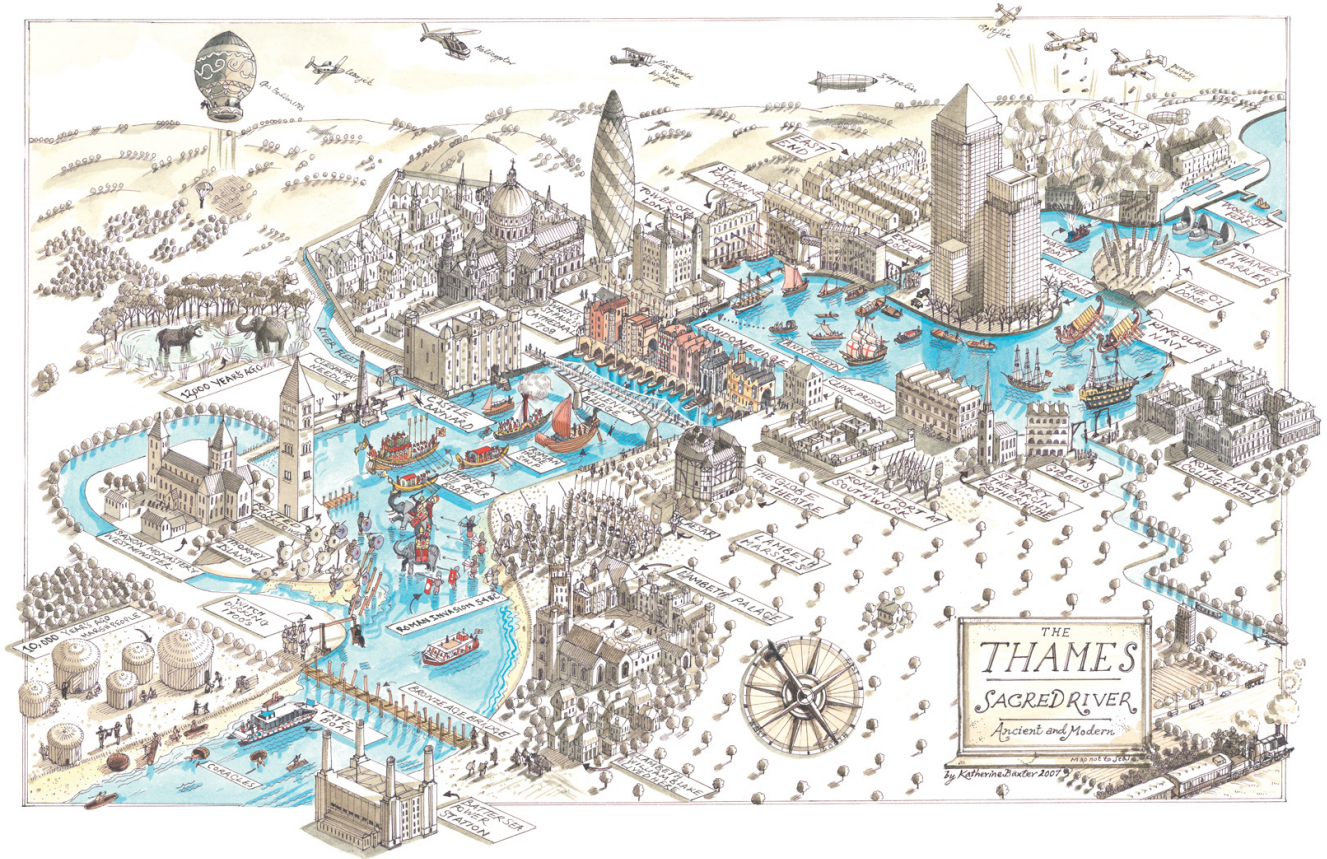

- THE THAMES SACRED RIVER / THE TIMES

on Artists & Illustrative Designers Agents.

W1T 4RJ. United Kingdom. Tel: +44 20 7636 1064

E, NY 10012. Tel: +1 212 995 5044

email: info@debutart.com • www.debutart.com • www.twitter.com/debutart