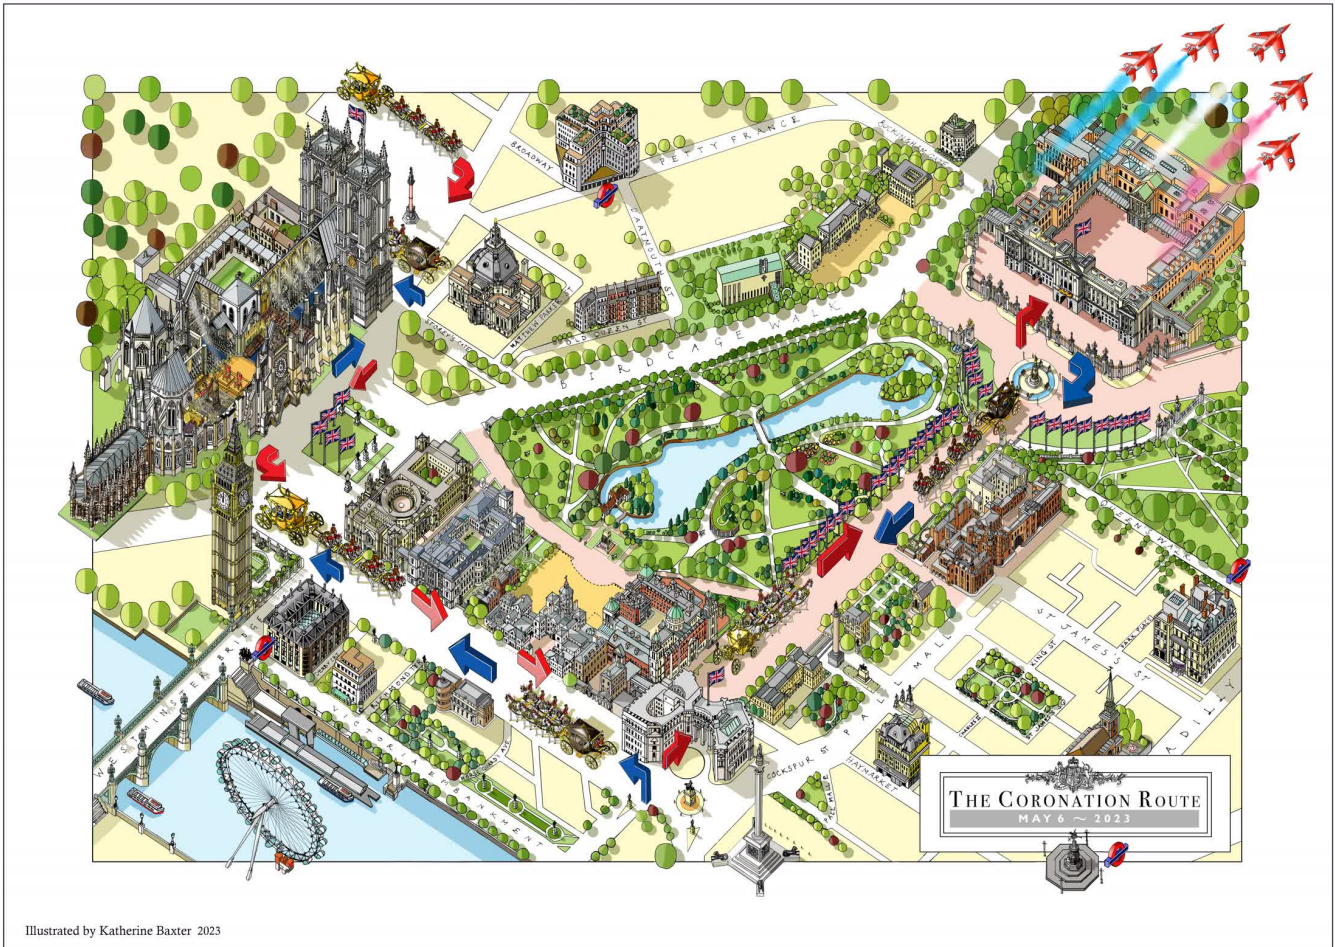

Illustrated by Katherine Baxter 2023

- CORONATION MAP / THE RADIO TIMES

on Artists & Illustrative Designers Agents.

W1T 4RJ. United Kingdom. Tel: +44 20 7636 1064

E, NY 10012. Tel: +1 212 995 5044

email: info@debutart.com • www.debutart.com • www.twitter.com/debutart