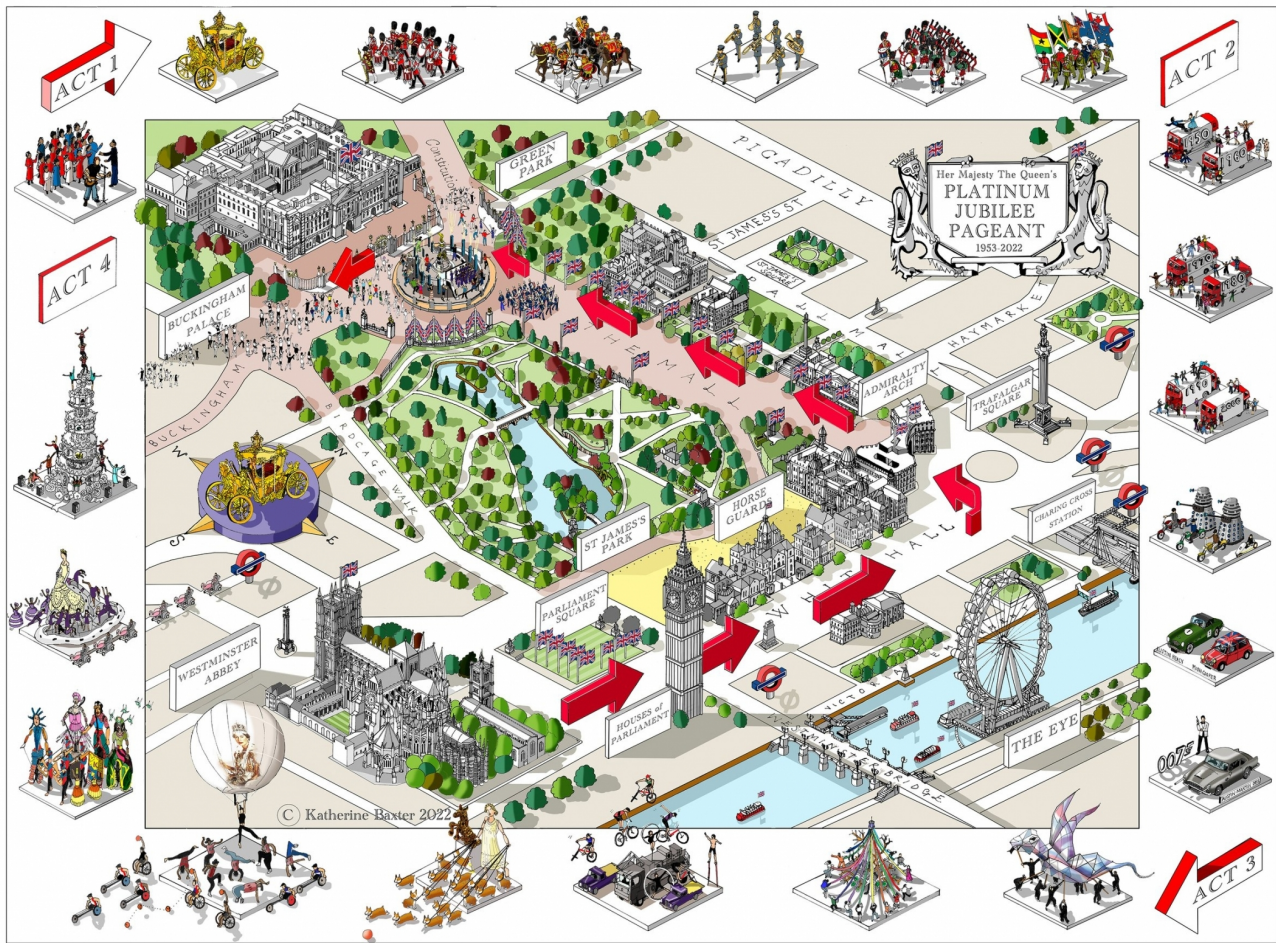

- JUBILEE PAGEANT MAP / THE RADIO TIMES

on Artists & Illustrative Designers Agents.

W1T 4RJ, United Kingdom. Tel: +44 20 7636 1064

E, NY 10012. Tel: +1 212 995 5044

email: info@debutart.com • www.debutart.com • www.twitter.com/debutart