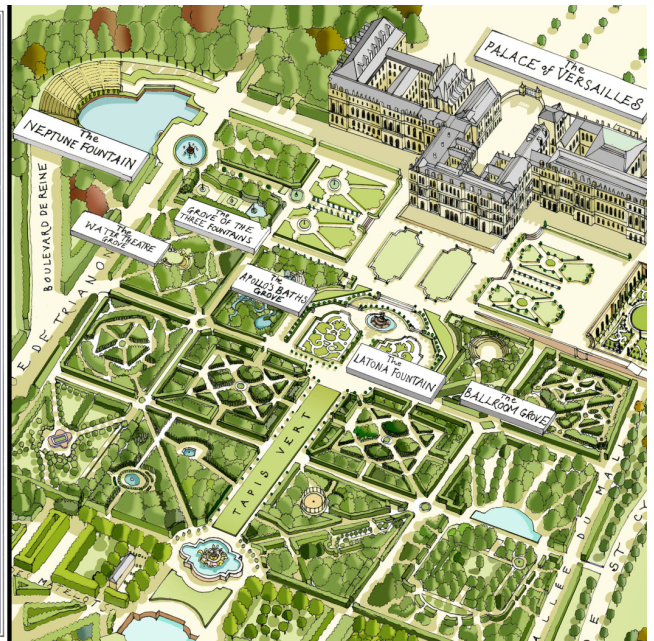

- THE GARDENS OF VERSAILLES / THE TELEGRAPH

on Artists & Illustrative Designers Agents.

W1T 4RJ, United Kingdom. Tel: +44 20 7636 1064

E, NY 10012. Tel: +1 212 995 5044

email: info@debutart.com • www.debutart.com • www.twitter.com/debutart