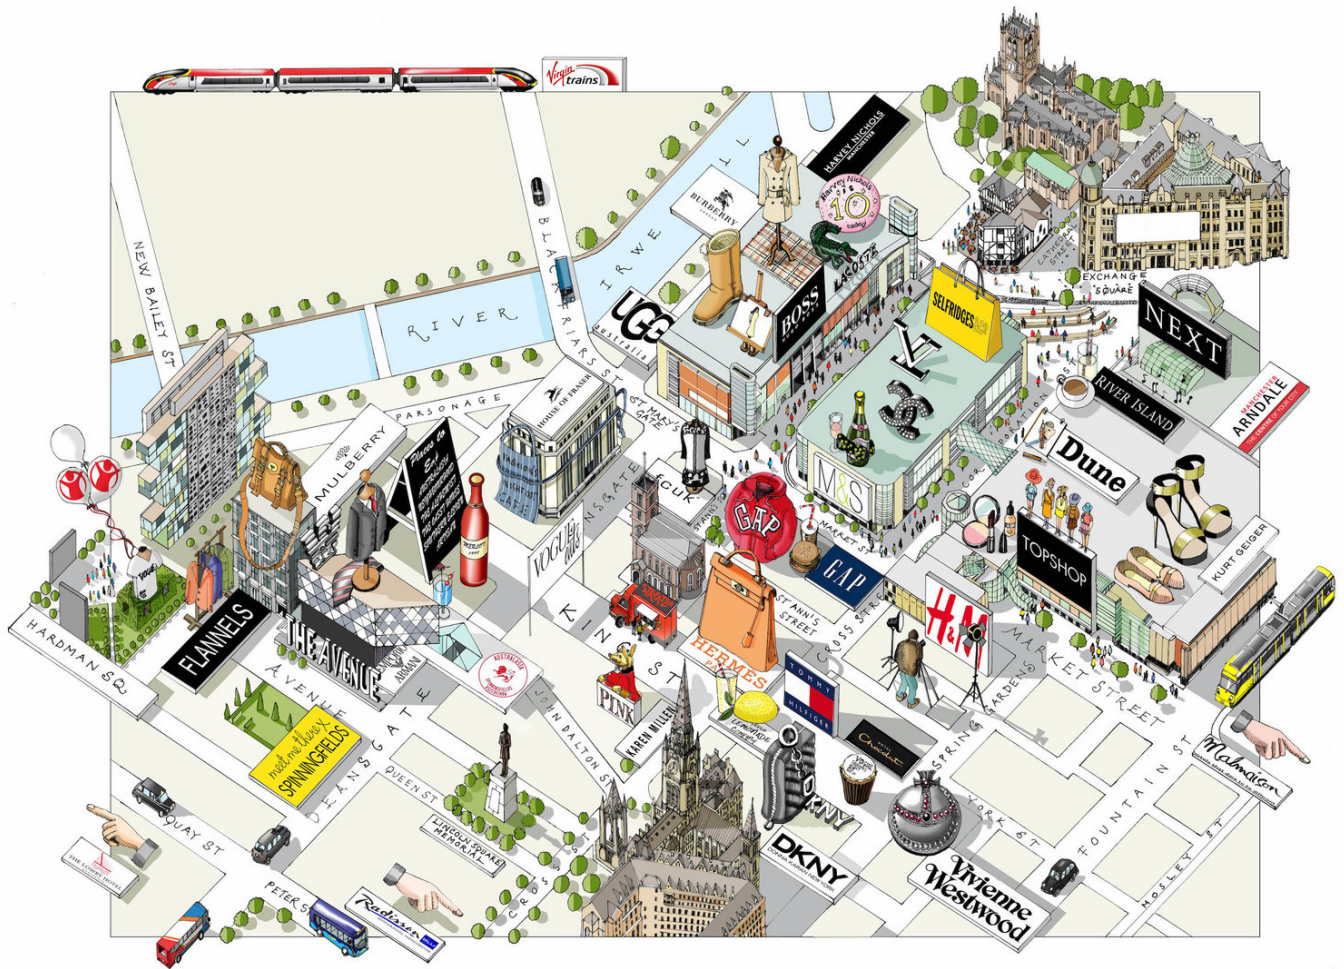

- MAP OF MANCHESTER / VOGUE

on Artists & Illustrative Designers Agents.

W1T 4RJ, United Kingdom. Tel: +44 20 7636 1064

E, NY 10012. Tel: +1 212 995 5044

email: info@debutart.com • www.debutart.com • www.twitter.com/debutart