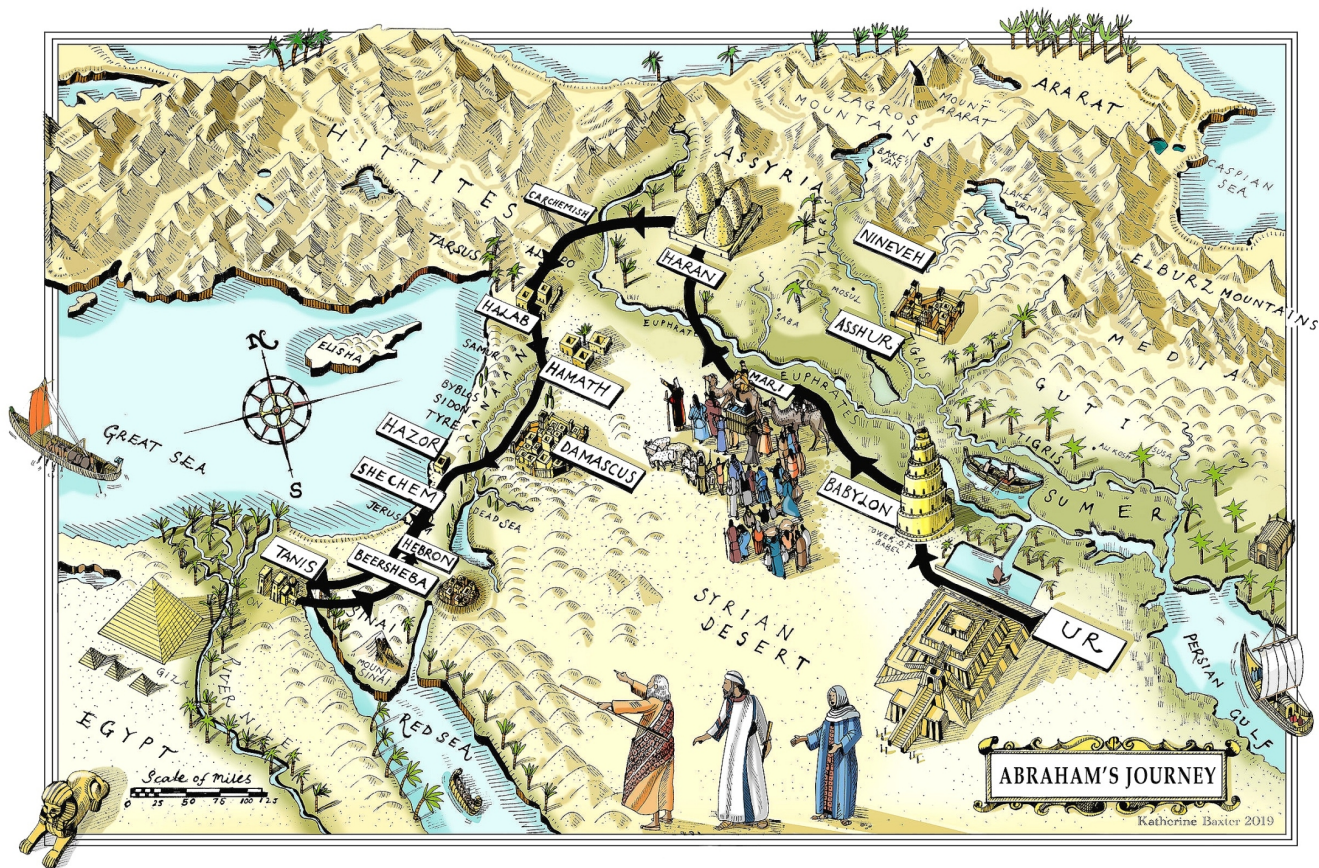

W1T 4RJ. United Kingdom. Tel: +44 20 7636 1064

E, NY 10012. Tel: +1 212 995 5044

email: info@debutart.com • www.debutart.com • www.twitter.com/debutart

- MAP OF ABRAHAM'S JOURNEY

on Artists & Illustrative Designers Agents.