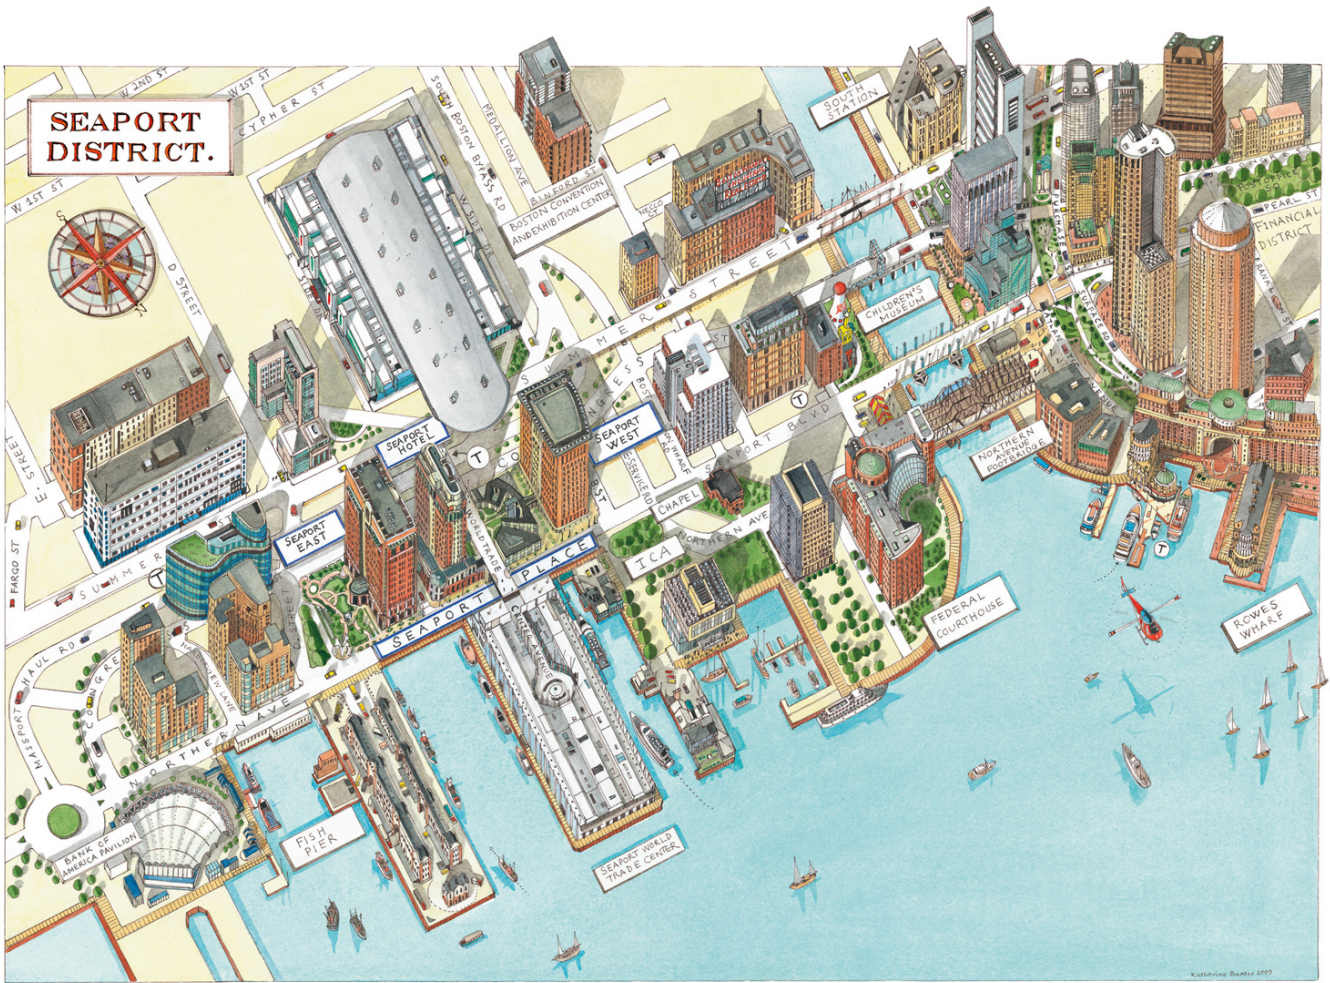

- SEAPORT DISTRICT BOSTON

on Artists & Illustrative Designers Agents.

W1T 4RJ. United Kingdom. Tel: +44 20 7636 1064

E, NY 10012. Tel: +1 212 995 5044

email: info@debutart.com • www.debutart.com • www.twitter.com/debutart