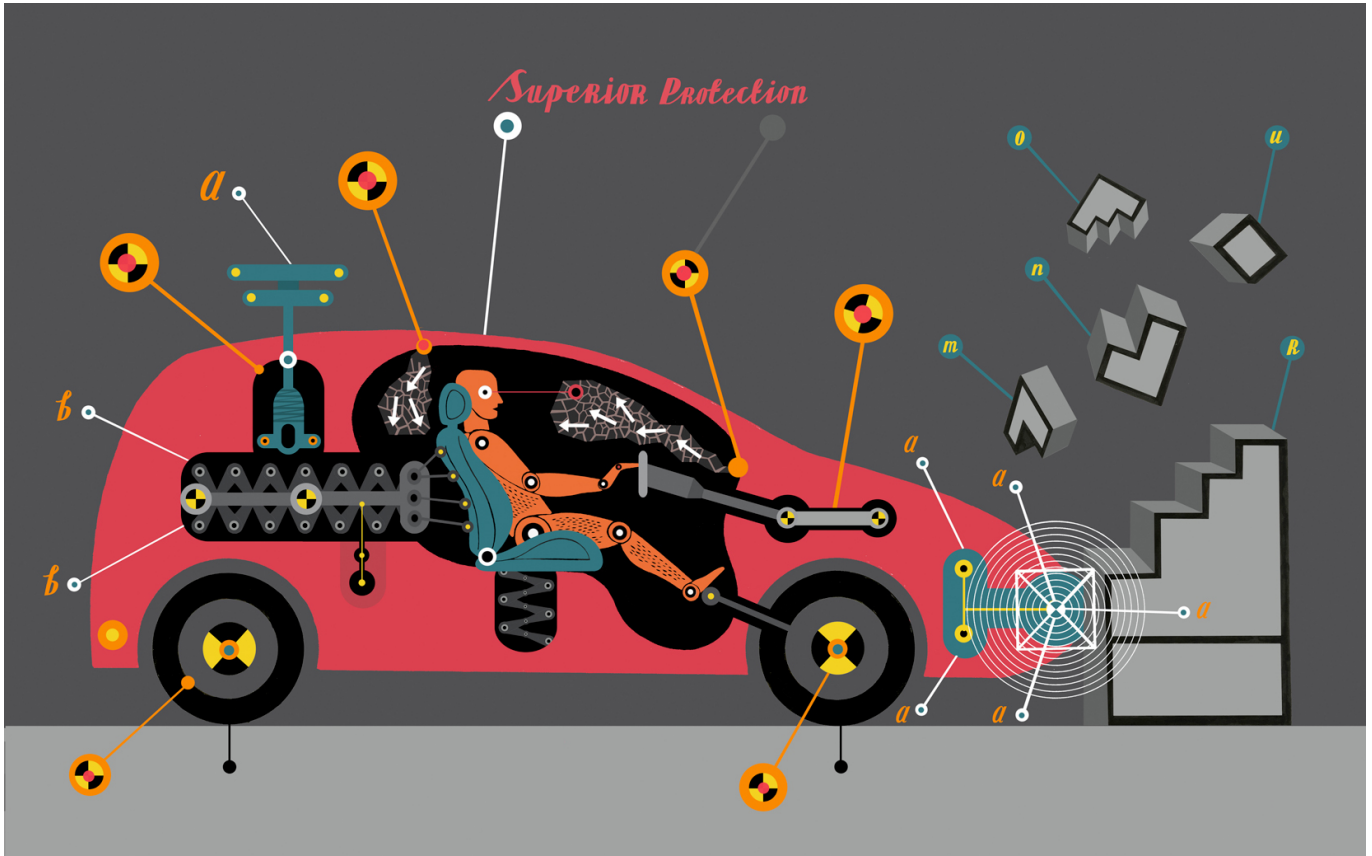

B CAR SUPERIOR PROTECTION

on Artists & Illustrative Designers Agents.

W1T 4RJ. United Kingdom. Tel: +44 20 7636 1064

E, NY 10012. Tel: +1 212 995 5044

email: info@debutart.com • www.debutart.com • www.twitter.com/debutart