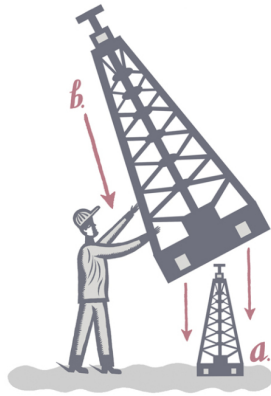

A 2 / PROFESSIONAL ENGINEERING MAGAZINE.

on Artists & Illustrative Designers Agents.

W1T 4RJ. United Kingdom. Tel: +44 20 7636 1064

E, NY 10012. Tel: +1 212 995 5044

email: info@debutart.com • www.debutart.com • www.twitter.com/debutart