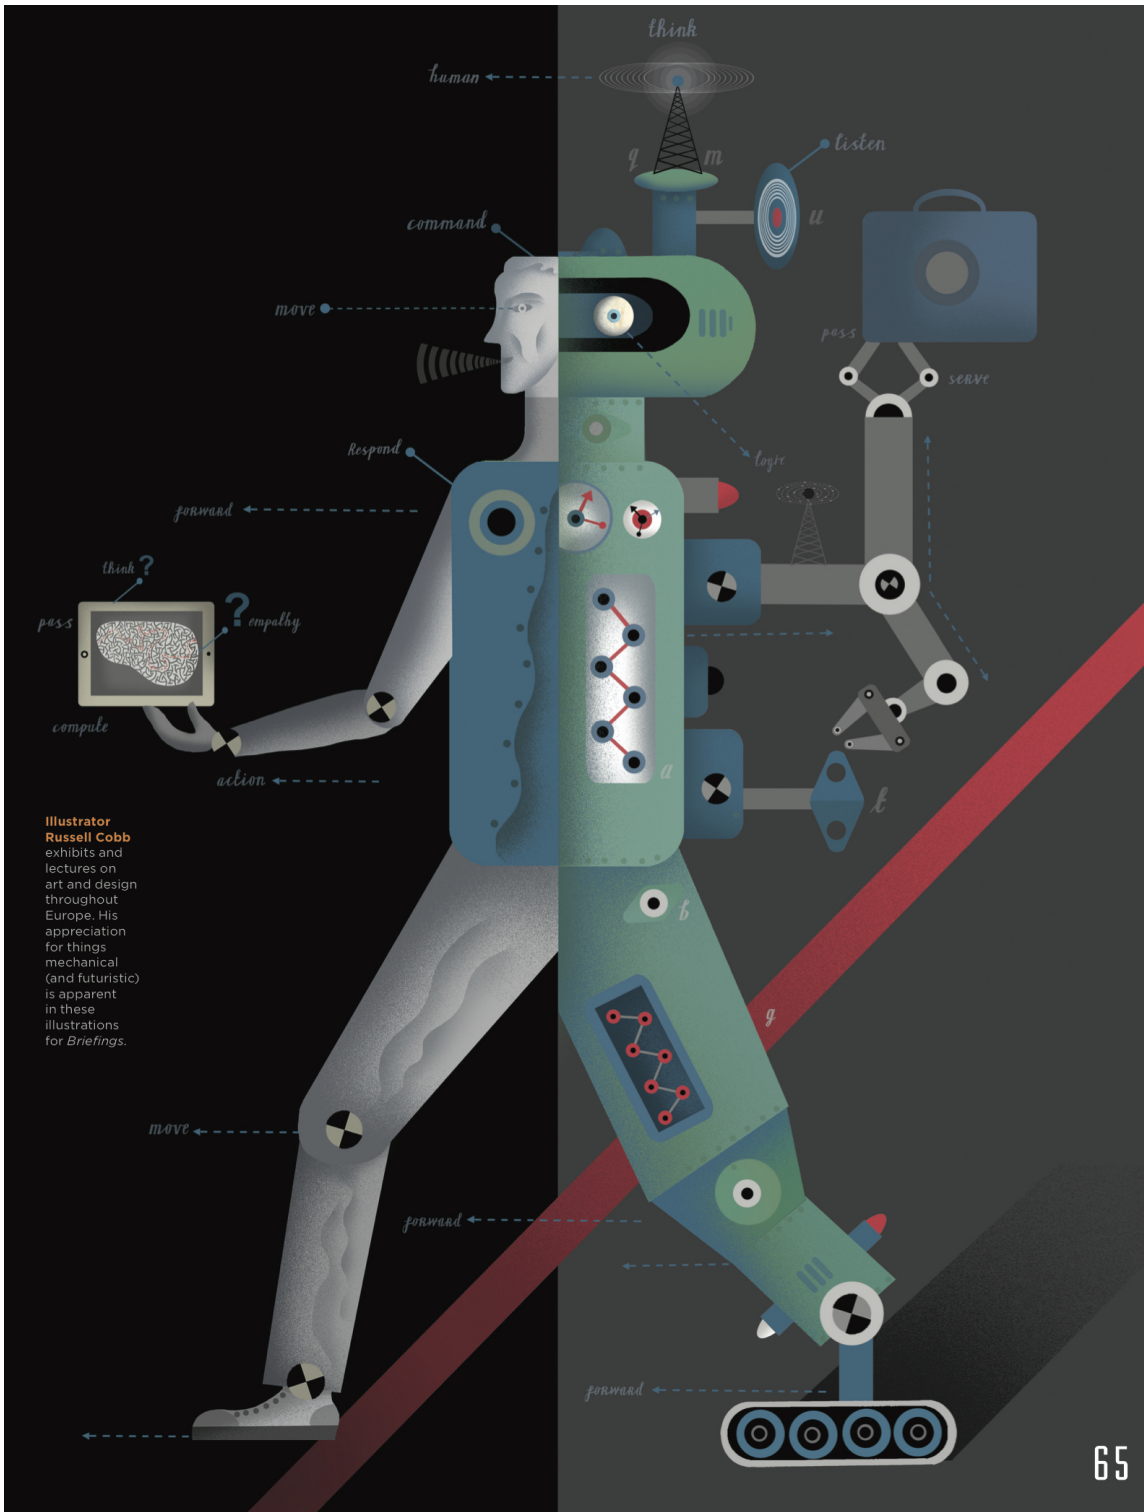

**Illustrator
Russell Cobb**
exhibits and
lectures on
art and design
throughout
Europe. His
appreciation
for things
mechanical
(and futuristic)
is apparent
in these
illustrations
for Briefings.