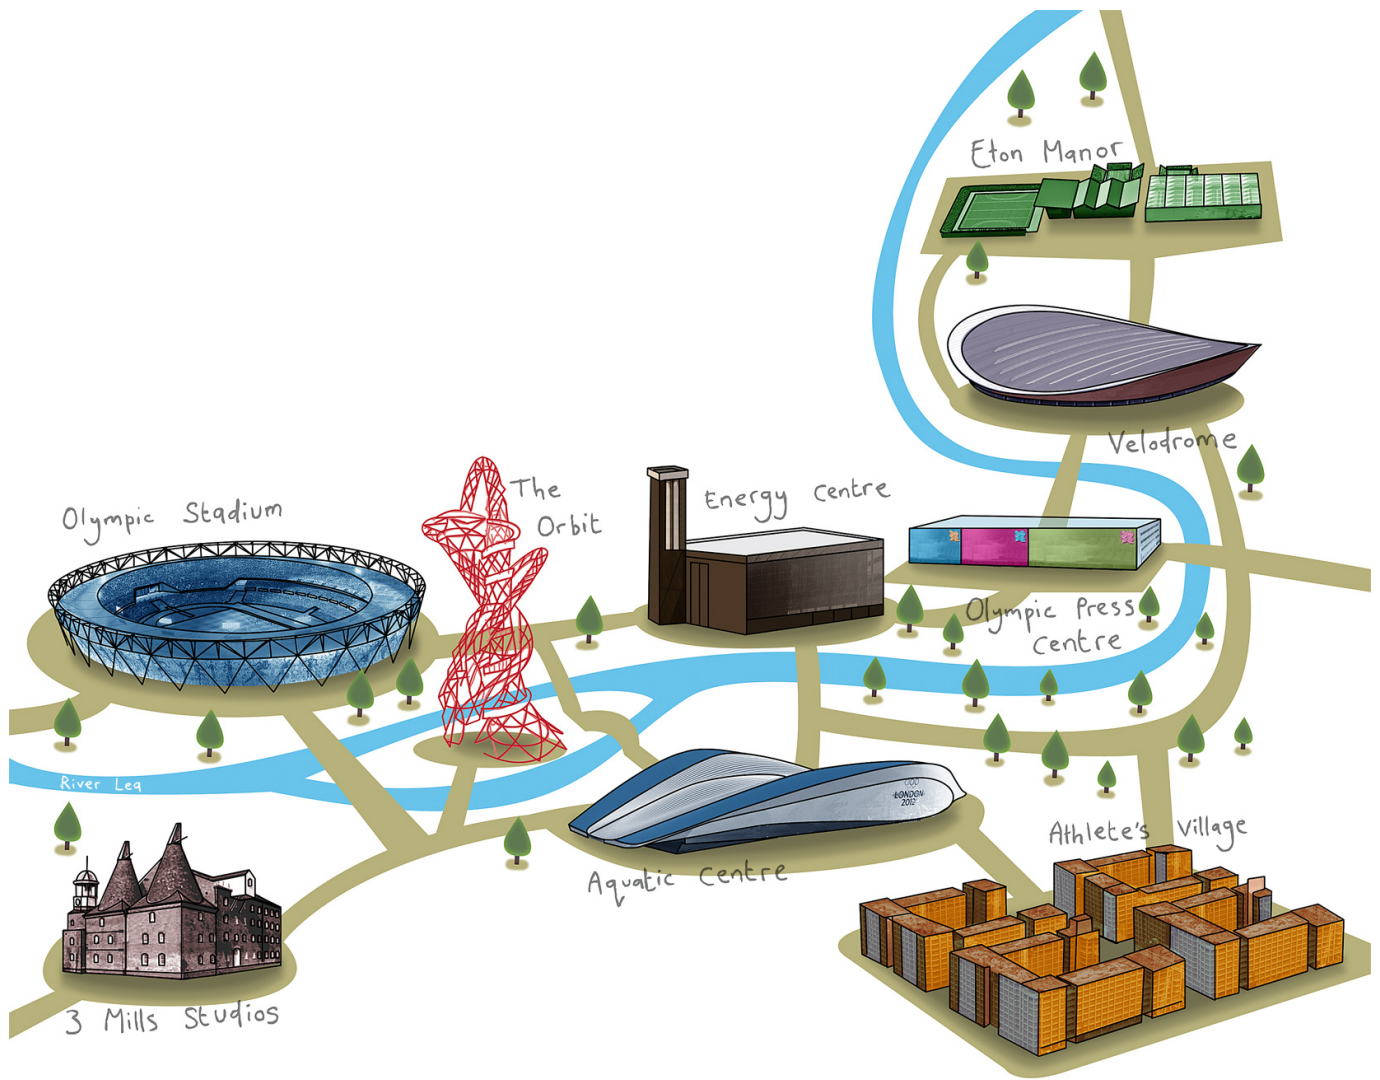

EDITORIAL THE OLYMPIC VILLAGE

on Artists & Illustrative Designers Agents.

W1T 4RJ. United Kingdom. Tel: +44 20 7636 1064

E, NY 10012. Tel: +1 212 995 5044

email: info@debutart.com • www.debutart.com • www.twitter.com/debutart