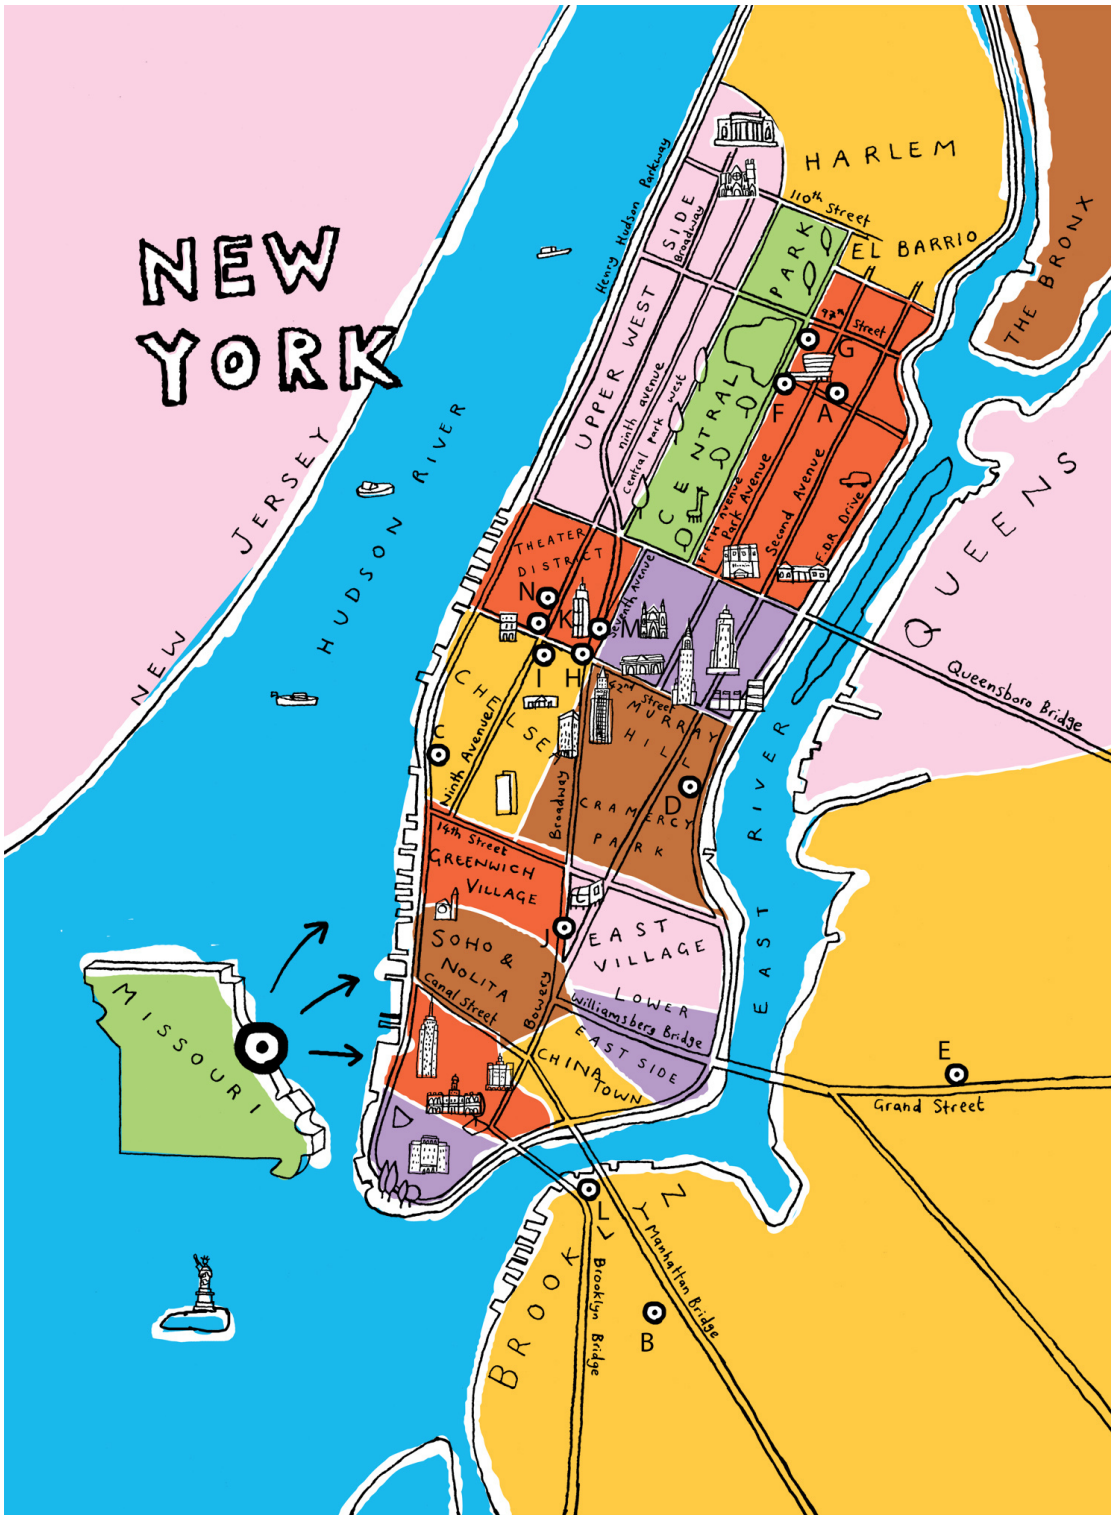

NEW YORK CITY / ST LOUIS MAGAZINE

on Artists & Illustrative Designers Agents.

W1T 4RJ. United Kingdom. Tel: +44 20 7636 1064

E, NY 10012. Tel: +1 212 995 5044

email: info@debutart.com • www.debutart.com • www.twitter.com/debutart